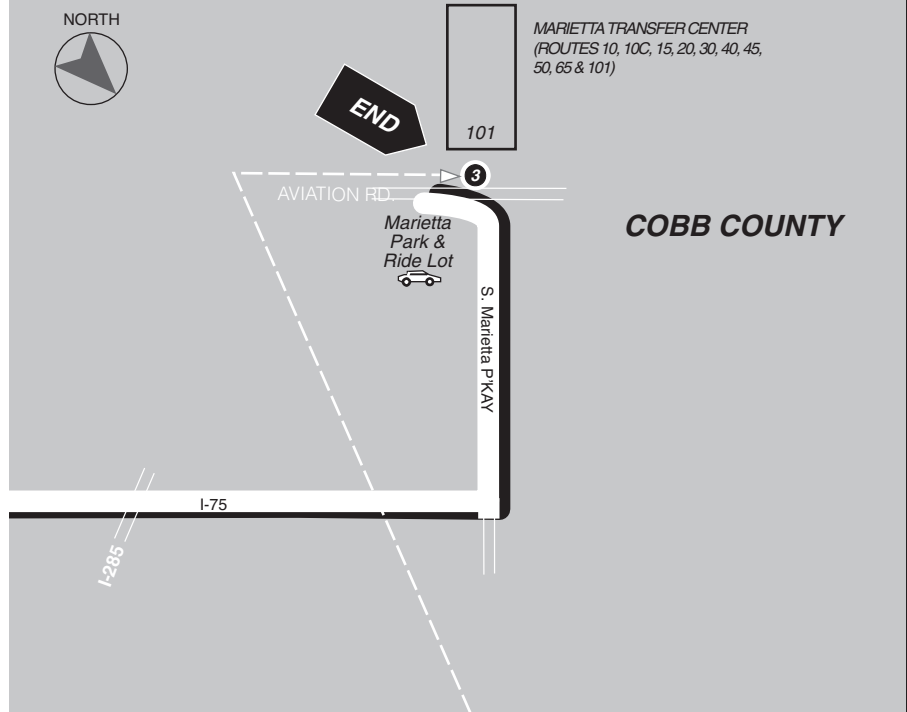

1
BUS LEAVES
Auburn Ave. &
Park Place So.

2
Bus Leaves
MARTA
Civic Center

▶ FROM DOWNTOWN ATLANTA TO MARIETTA PARK & RIDE ▶

3
BUS ENDS
Marietta
Park & Ride

WEEKDAY

P.M.	4:06	4:20	4:53
	4:30	4:42	5:17
	4:50	5:02	5:37
	5:20	5:35	6:07
	5:45	6:00	6:30
	6:20	6:35	7:09