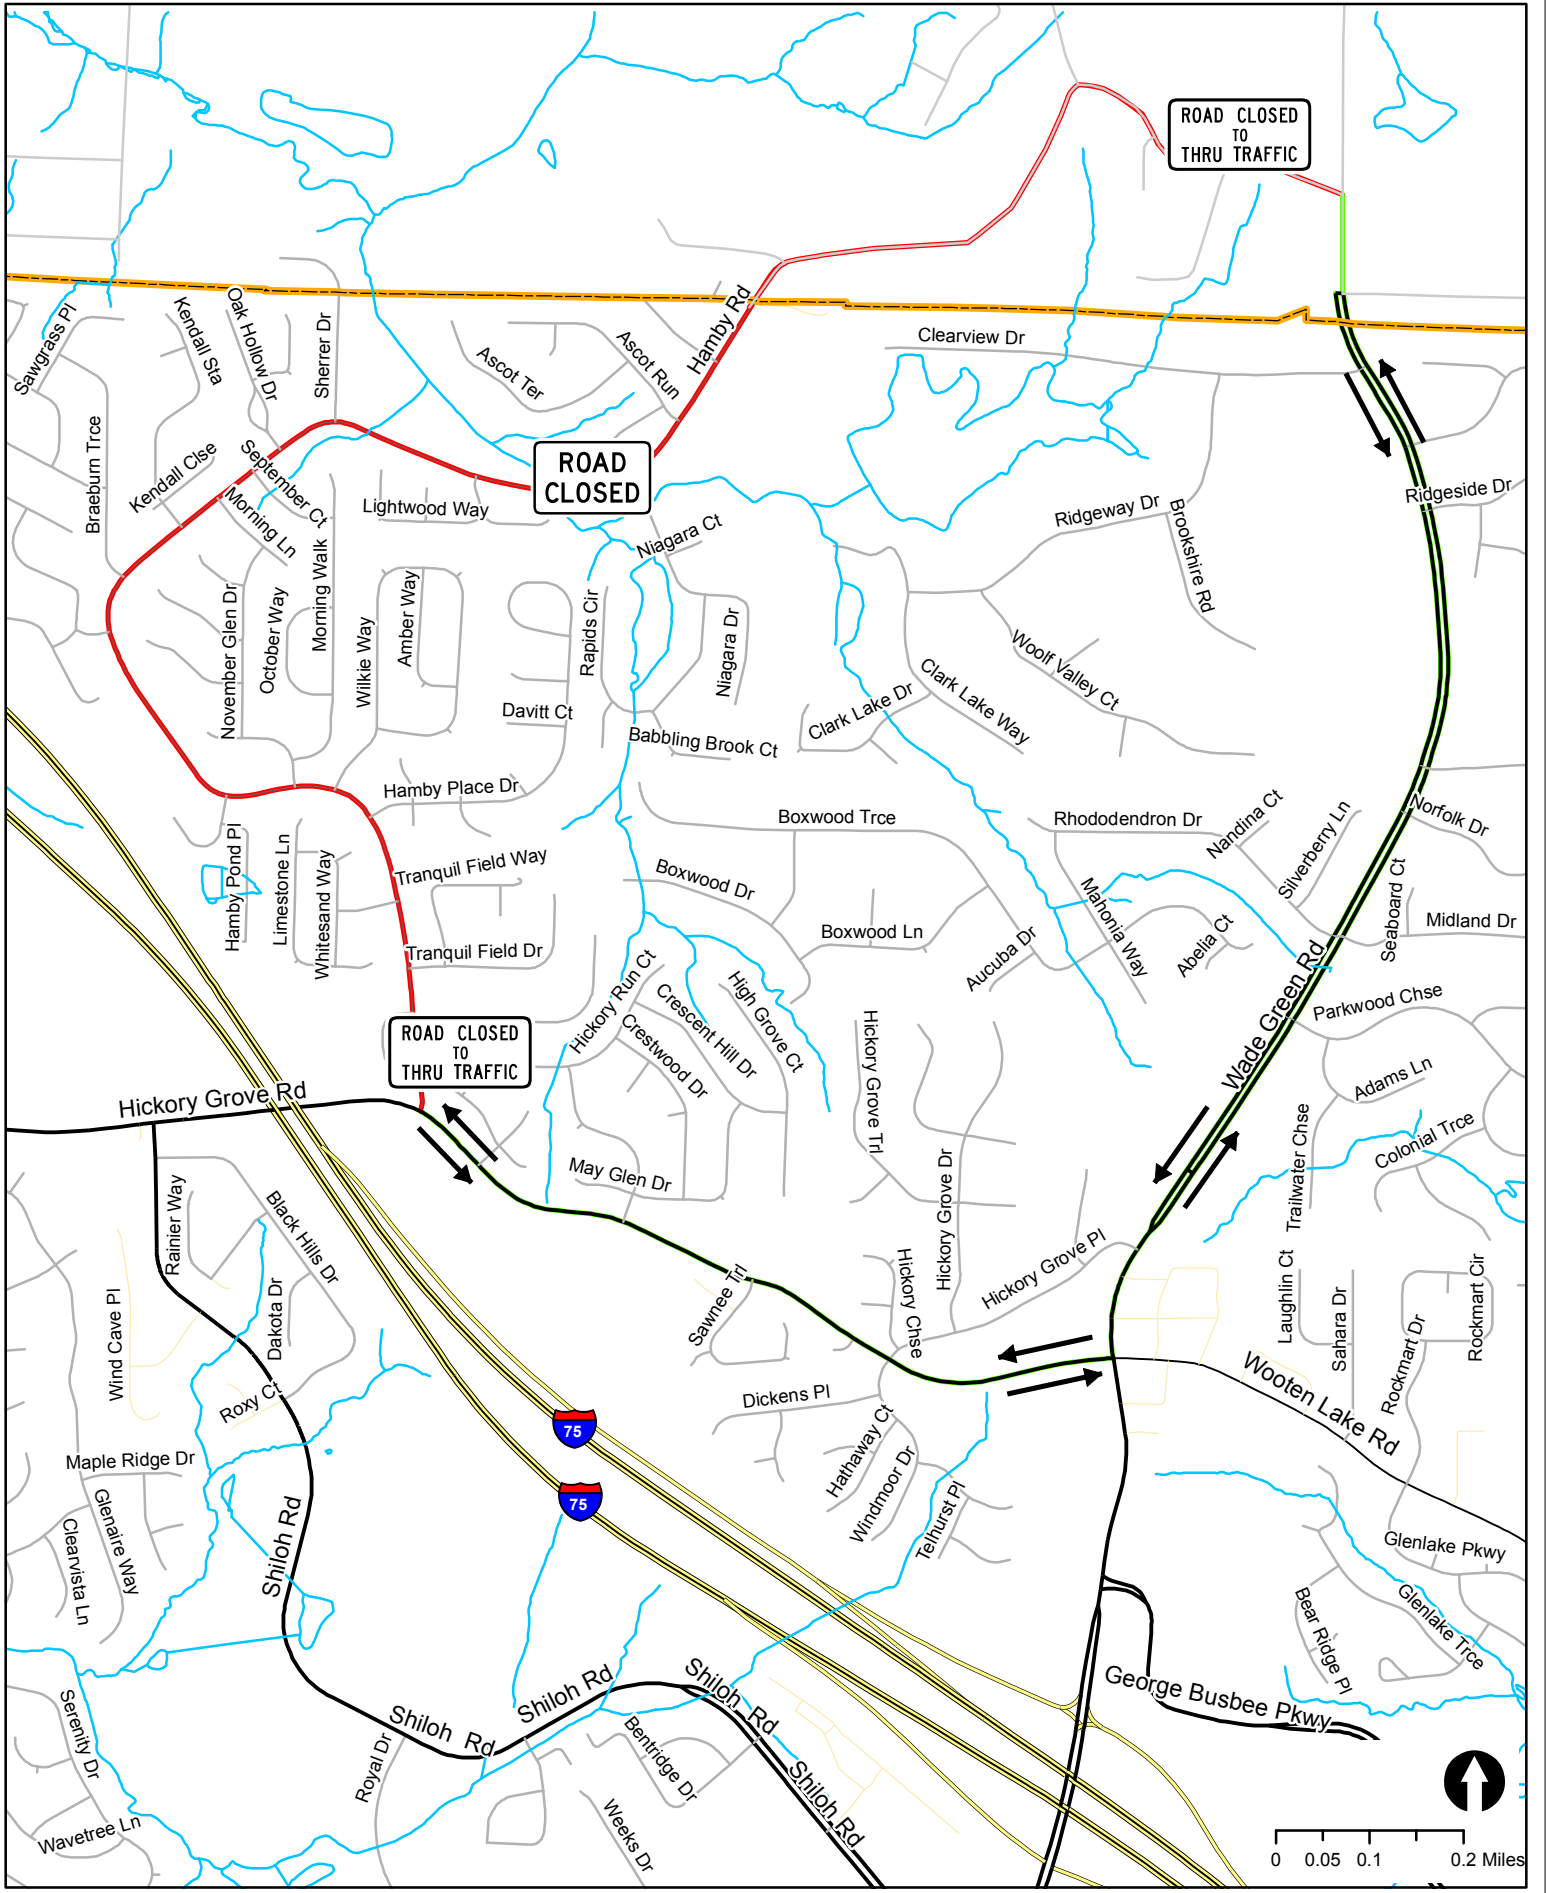

**ROAD CLOSURE AND DETOUR ROUTE  
FOR HAMBY ROAD  
MAY 23, 2009 thru AUGUST 2, 2009**

ROAD CLOSED  
TO  
THRU TRAFFIC

ROAD CLOSED

ROAD CLOSED  
TO  
THRU TRAFFIC

0 0.05 0.1 0.2 Miles